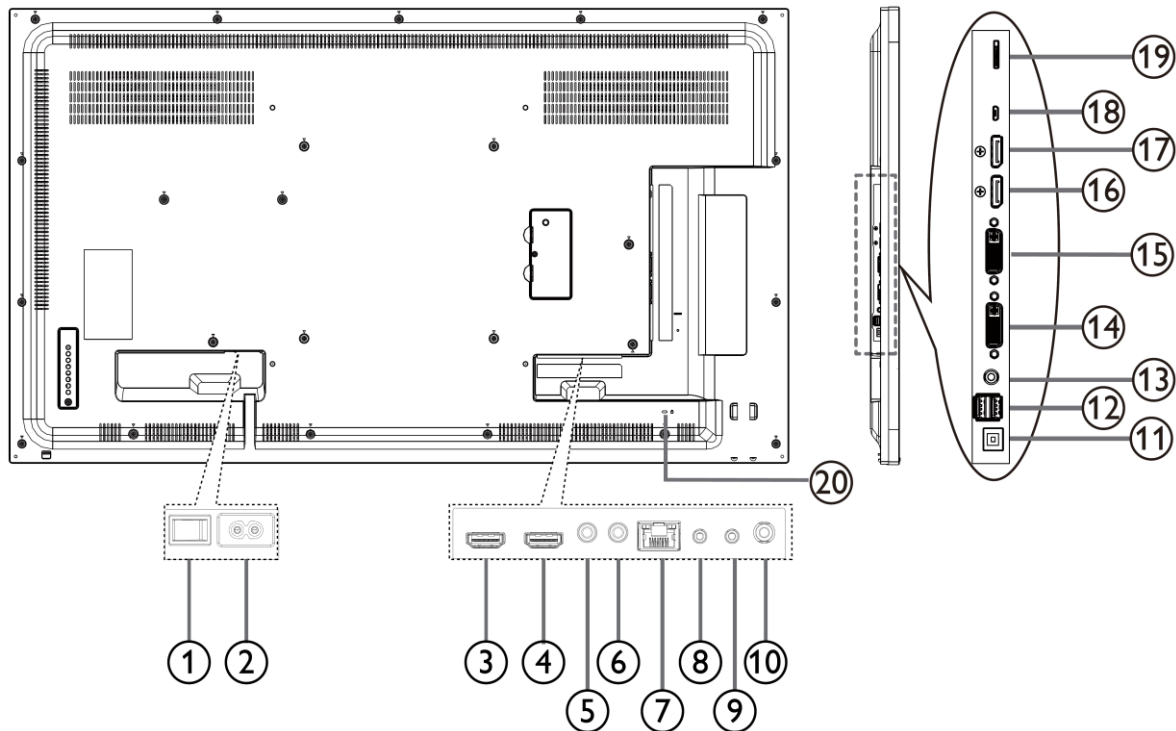

BenQ Deutschland GmbH, Oberhausen, Zweigniederlassung Baden, Täferstrasse 32, 5405 Baden-Dättwil

Because it matters

Datenblatt

Ein- und Ausgänge

① AC SWITCH

Switch the main power on/off.

② AC IN

AC power input from the wall outlet.

③ HDMI1 IN / ④ HDMI2 IN

HDMI video/audio input.

⑤ IR IN / ⑥ IR OUT

IR signal input / output for the loop-through function.

⑦ RJ-45

LAN control function for the use of remote control signal from control center.

⑧ RS232 IN / ⑨ RS232 OUT

RS232 network input / output for the loop-through function.

⑩ Audio OUT

Audio output to external AV device.

⑪ USB PORT B

Touch connector to PC.

⑫ USB PORT A

⑬ PC LINE IN